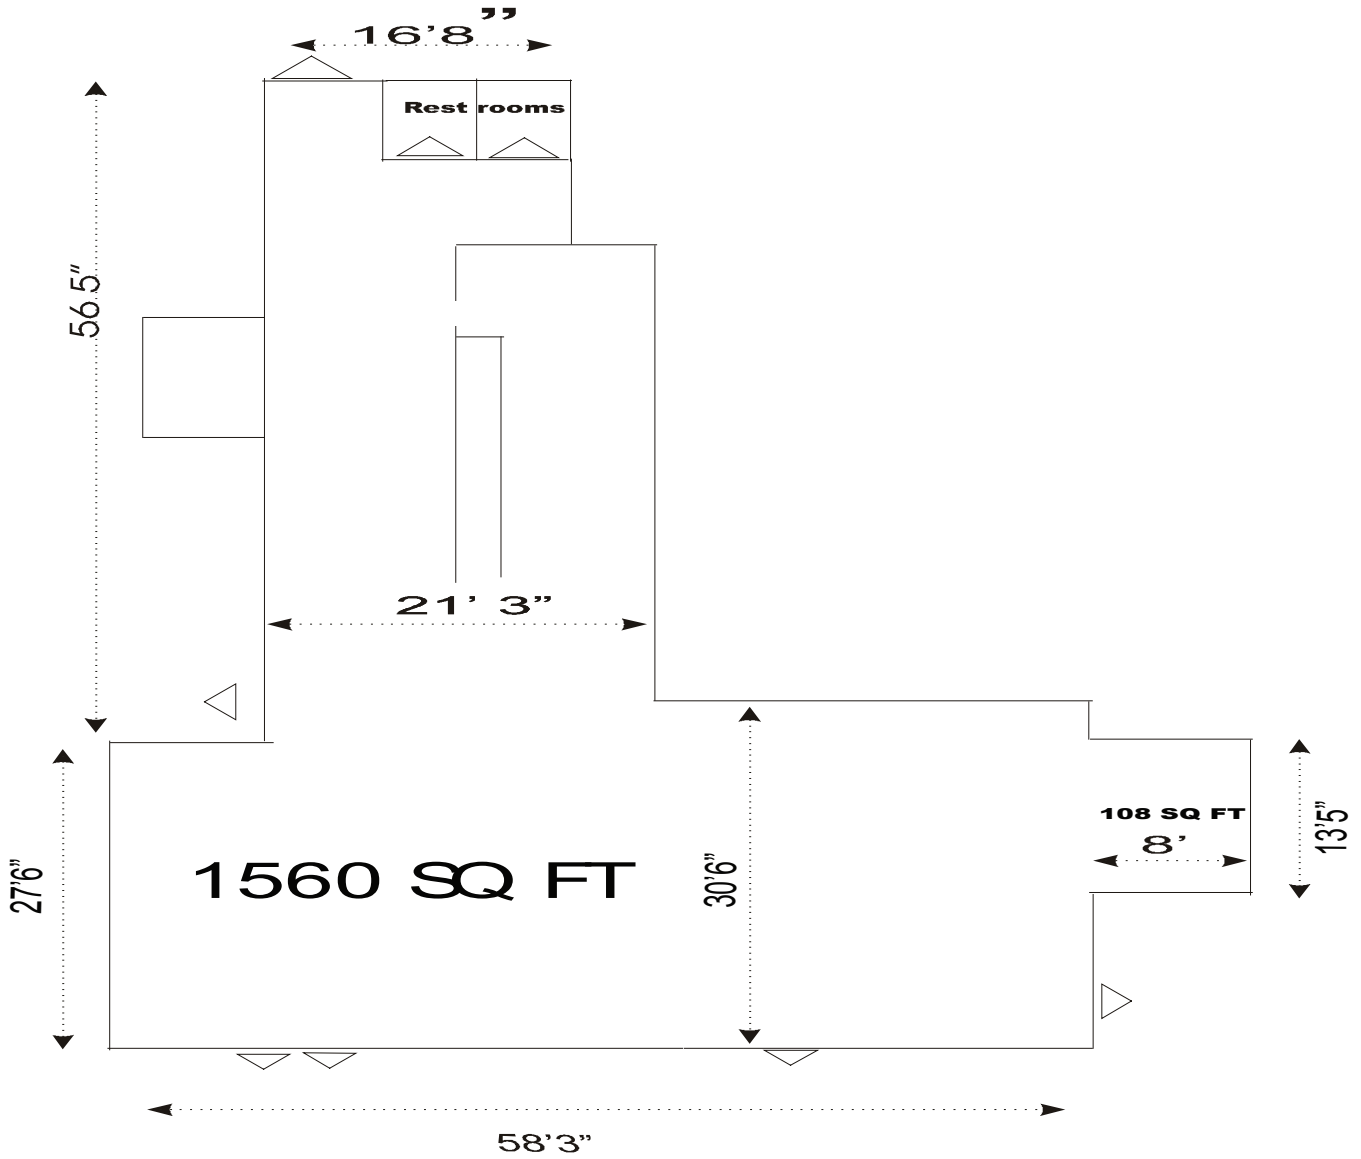

# AZTEC ROOM

Dimensions	Sq Ft	Height	Theater	Classroom	Conference	Banquet	Reception
58 X 27	1560 Sq Ft	11ft	130	95	65	125	150

Best Western Rio Grande Inn  
 1015 Rio Grande Blvd NW  
 Albuquerque, NM 87104  
 Anthony Valentin  
 505.217.1630  
 dos@riograndeinn.com  
 www.riograndeinn.com