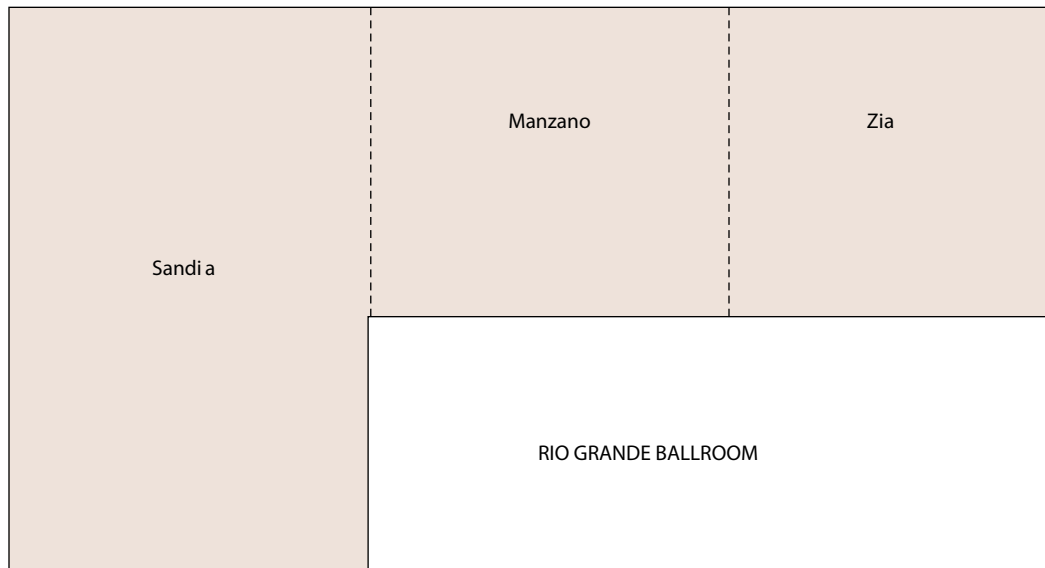

# Building Facilities and Room Capacities

ROOM	SQ. FT.	DIMENSIONS	CEILING	THEATRE	CLASSROOM	BANQUET	CONFERENCE	RECEPTION
Aztec	1560	58' x 27'	11'	130	95	125	65	150
Sandia	1066	41' x 26'	8'	90	60	85	40	140
Manzano	812	29' x 28'	8'	60	35	40	25	50
Zia	756	27' x 28'	8'	50	30	40	25	50
Rio Grande Ballroom	2634	81' x 28' 10' x 26'	8'	200	100	180	90	250