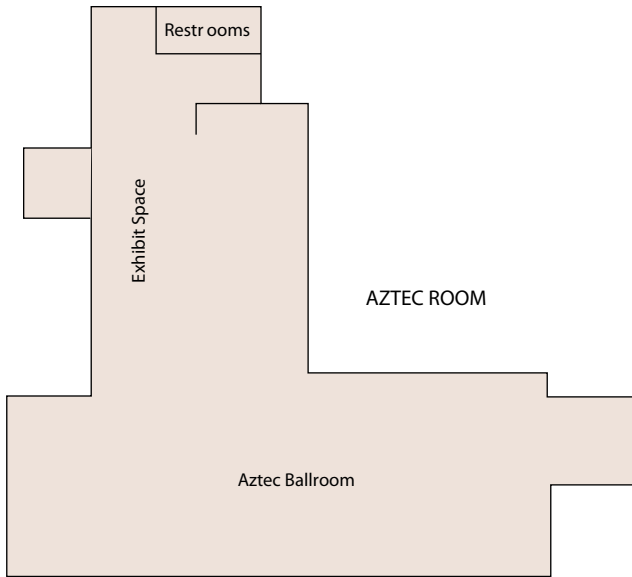

# Building Facilities and Room Capacities

ROOM	SQ. FT.	DIMENSIONS	CEILING	THEATRE	CLASSROOM	BANQUET	CONFERENCE	RECEPTION
Aztec	1560	58' x 27'	11'	130	95	125	65	150
Sandia	1066	41' x 26'	8'	90	60	85	40	140
Manzano	812	29' x 28'	8'	60	35	40	25	50
Zia	756	27' x 28'	8'	50	30	40	25	50
Rio Grande Ballroom	2634	81' x 28' 10' x 26'	8'	200	100	180	90	250