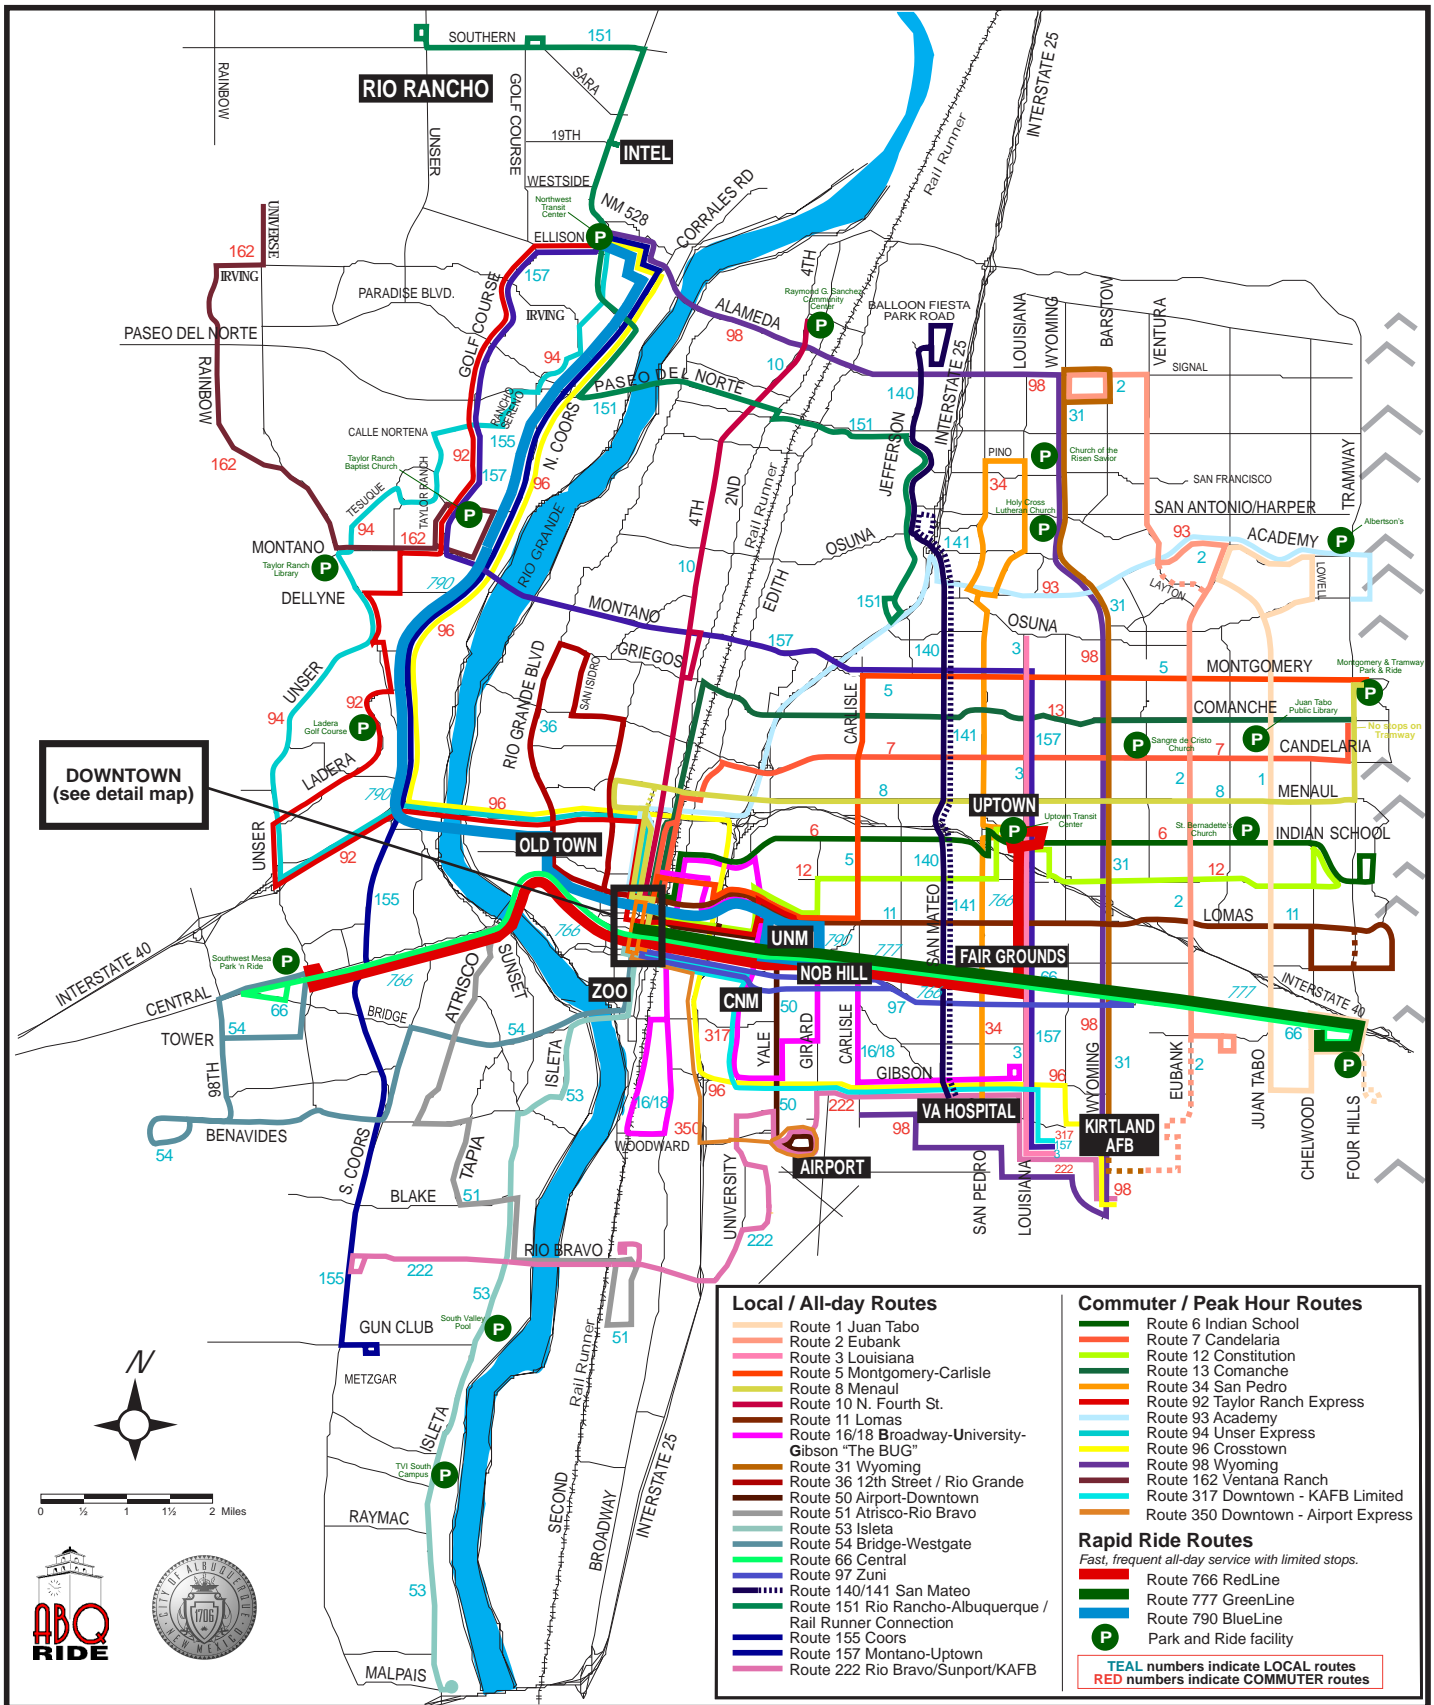

# ABQ Ride System Map

Effective  
December 19, 2009

For trip planning assistance call 311  
(724-3183 TTY) or visit [www.myabqride.com](http://www.myabqride.com)